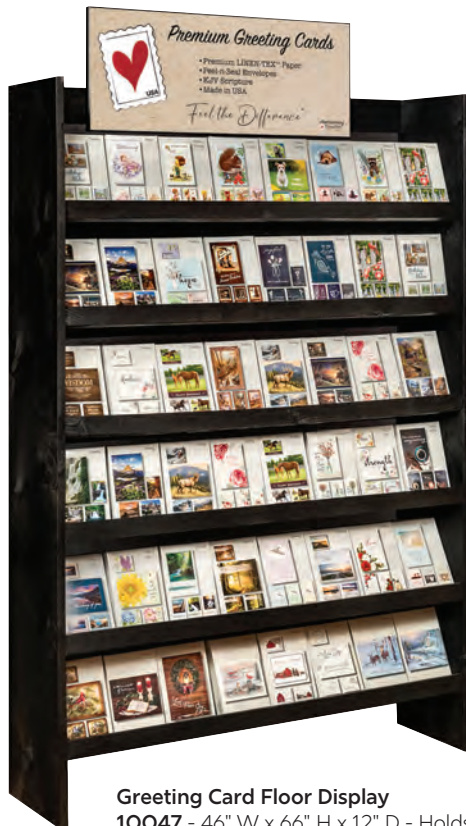

Greeting Card Floor Display
10047 - 46" W x 66" H x 12" D - Holds 288 boxes of cards (6 each of 48 designs)